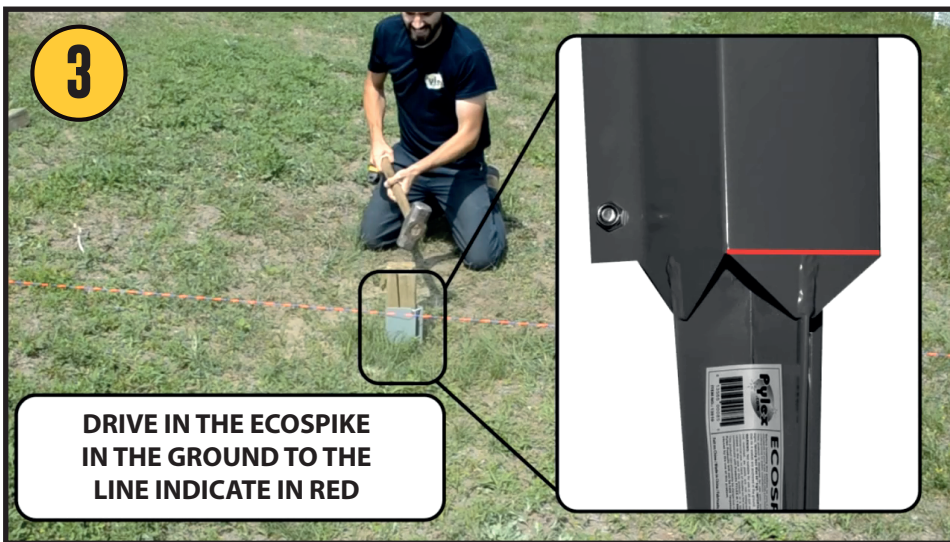

Post must be installed level in both ways.

IMPORTANT

- For fence less than 36" high
- One ecospike every 8 feet maximum, however we recommend to use one every 6 feet.
- Fits a nominal standard 4 in x 4 in posts (actual 3 1/2" X 3 1/2" post on market).