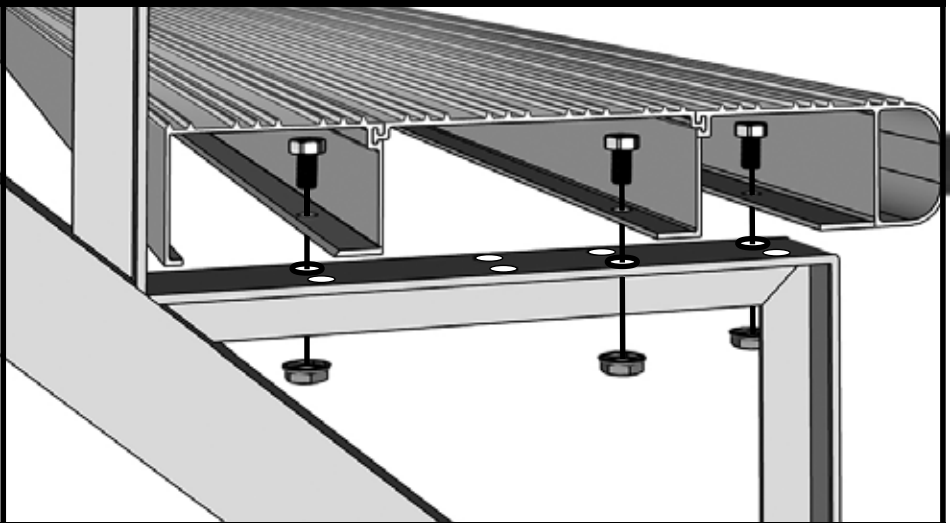

GUIDE INSTALLATION / INSTALLATION GUIDE :

ALUMINUM STAIR TREAD MARCHE EN ALUMINIUM

COLLECTION 10 / # 14136-14149

WARNING

Aluminum and steel in direct contact can cause galvanic corrosion, we strongly recommend that you put a **waterproof band (Item # 12090/12091)** between the two to avoid any physical contact.

AVERTISSEMENT

Le contact entre l'aluminium et l'acier peut occasionner de la corrosion galvanique, nous recommandons fortement de mettre une bande imperméable pour charpente (**Item # 12090/12091**) entre les deux pour éviter tout contact physique

INSTALLATION

BEFORE INSTALLING THIS PRODUCT :

Please make sure you observe all building codes in force in your area.

AVANT D'INSTALLER CE PRODUIT :

Assurez-vous de respecter tous les codes du bâtiment en vigueur dans votre région.

FOR COMMERCIAL USE PLEASE CONTACT US :

POUR USAGE COMMERCIAL VEUILLEZ COMMUNIQUER AVEC NOUS :

1 800 264-1881 • www.pylex.com