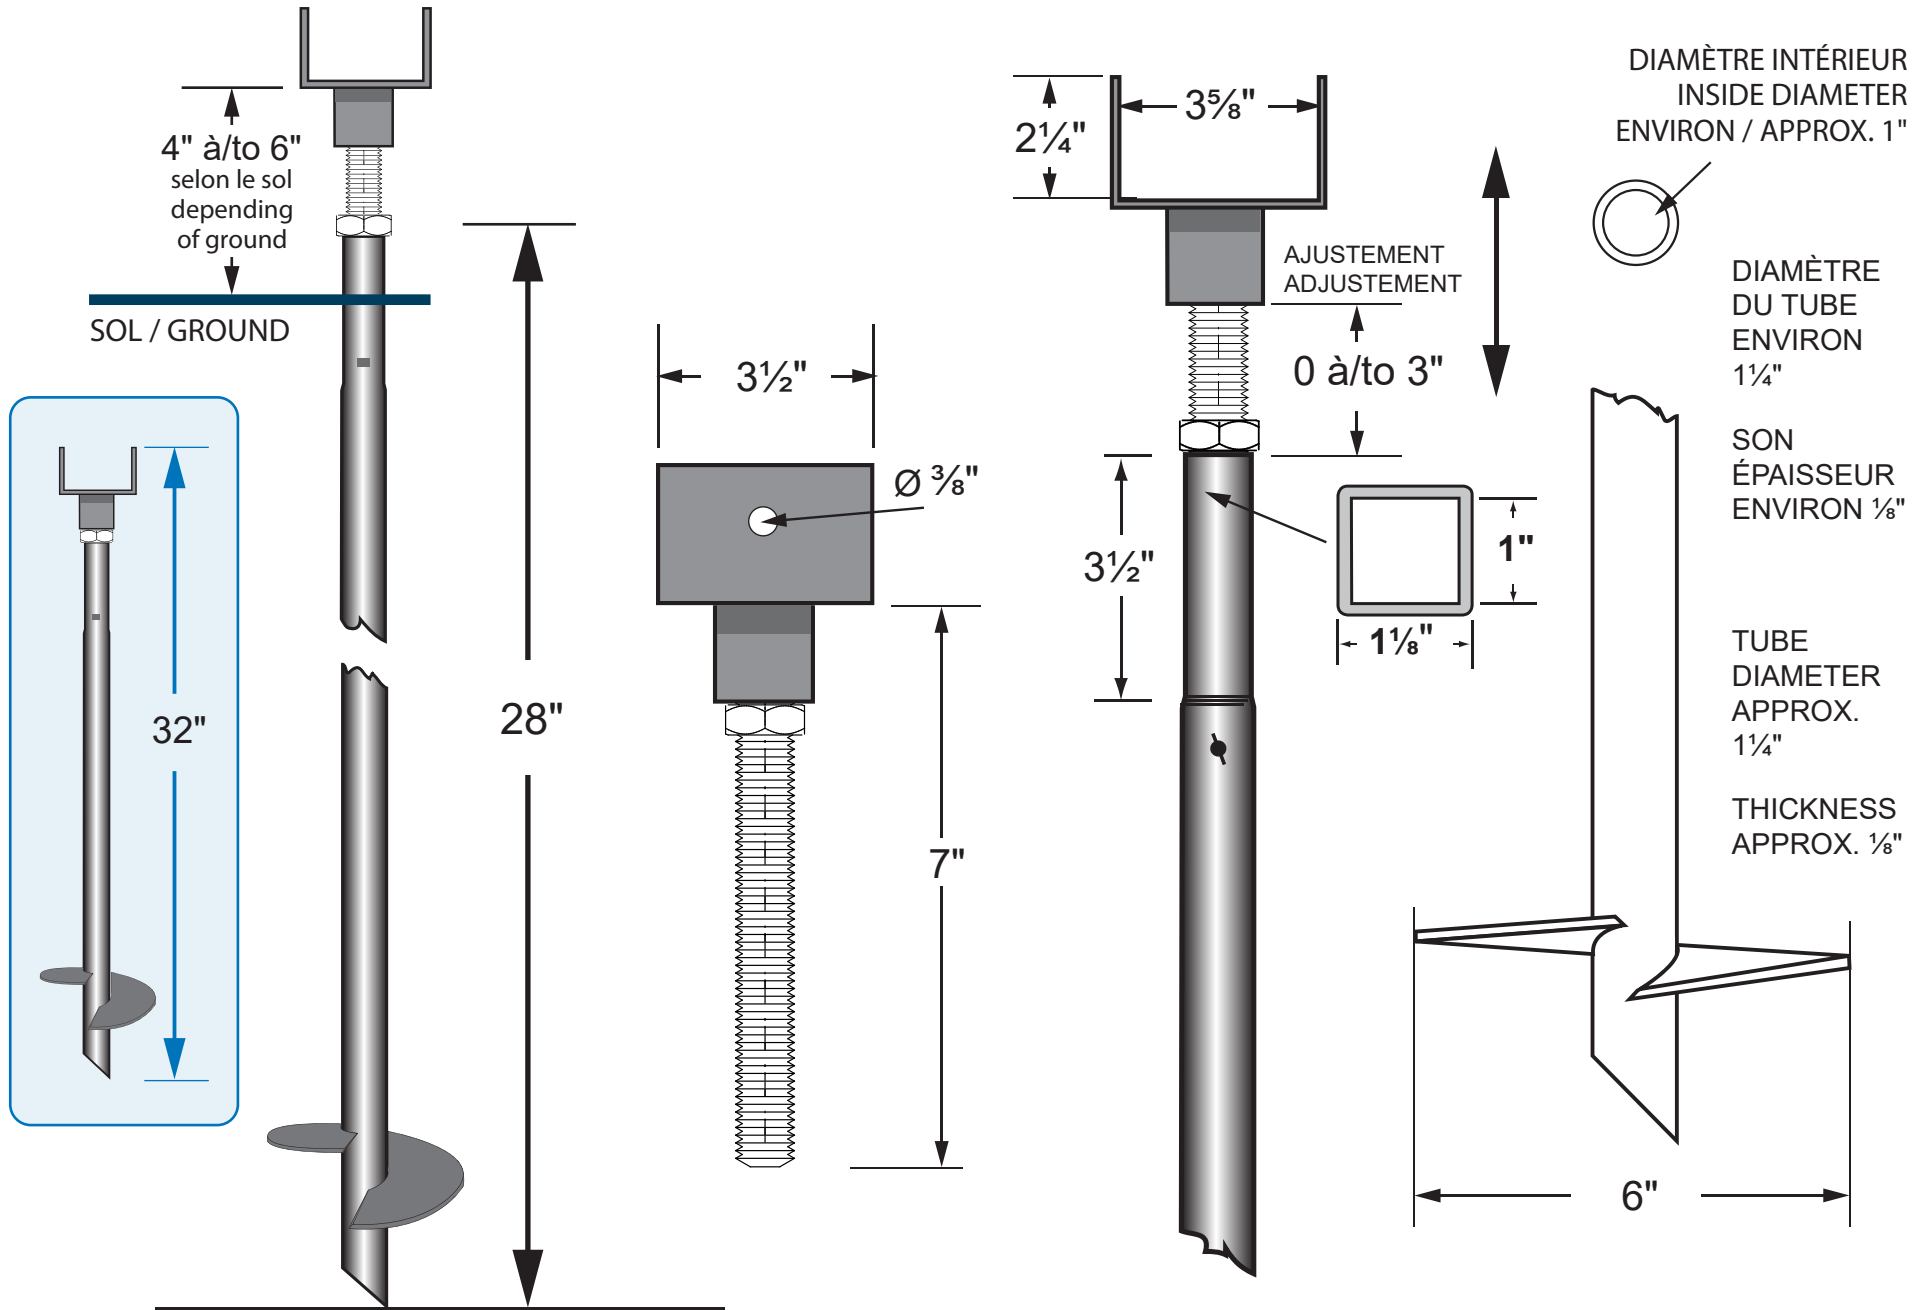

ITEM # 10565 - Black adjustable PYLEX 32" ajustable noir

PYLEX + BARRE D'ARMATURE/ REBAR

(NOT INCLUDED)
(NON INCLUS)