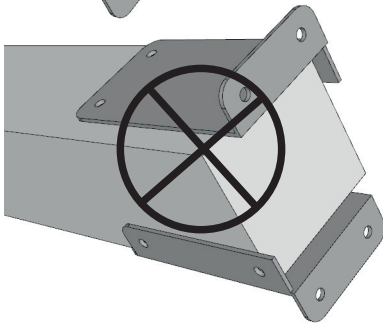

DO NOT OVER TIGHTEN SCREWS