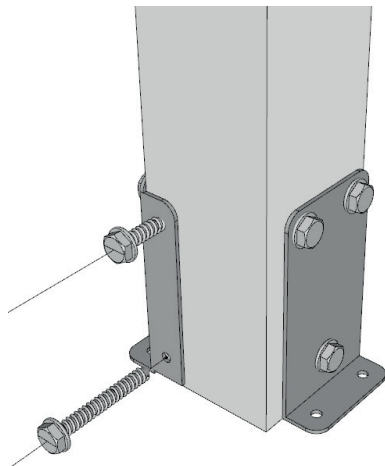

**TOOLS REQUIRED**

Ø 1/16"

PRE-DRILL BEFORE  
WITH 1/16" DRILL BIT

DO NOT OVER TIGHTEN SCREWS

**B**  
10X

REPEAT THE SAME  
STEP AT EVERY CORNER

**STEP 1 - MEASUREMENTS**

**DO NOT OVER TIGHTEN SCREWS**