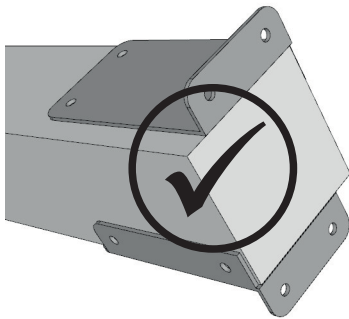

DO NOT OVER TIGHTEN SCREWS