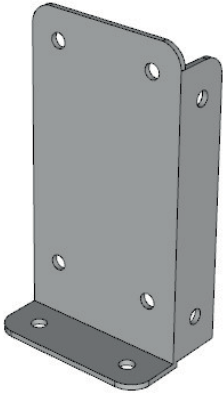

Replacement for damaged or missing parts will be shipped promptly.

Rev.: 32-0614

**DECK AND FENCE HARDWARE**  
**WWW.PYLEX.COM / 1 800-264-1881**

**PARTS LIST**

**A**  
8X

**B** 58X

FOR USE WITH  
4" X 4" / 6" X 6"