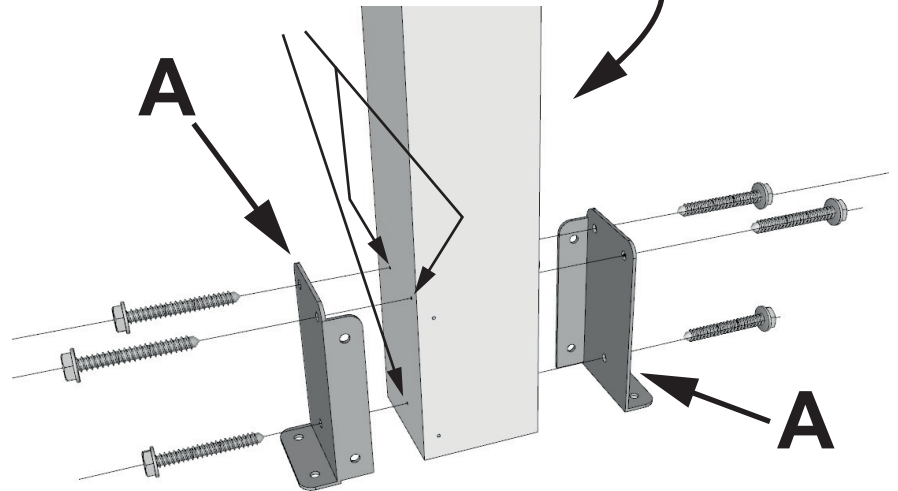

DO NOT OVER TIGHTEN SCREWS